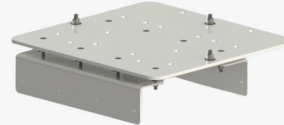

Wood Deck Anchor

For access to CADs, Revit drawings and more visit our Partner Login page on our website and become an Aqua Creek partner.

OPTIONS / ACCESSORIES

- Anchors for concrete or wood deck applications
- Cycle attachment to convert your lift into an aquatic bike
- Cover to protect your investment from the elements*
- Headrest for comfortable head support
- Powder coat and accent color options to match almost any decor
- Solar charging station to conserve energy
- Upper chest strap for added upper body support

* Color and material options available